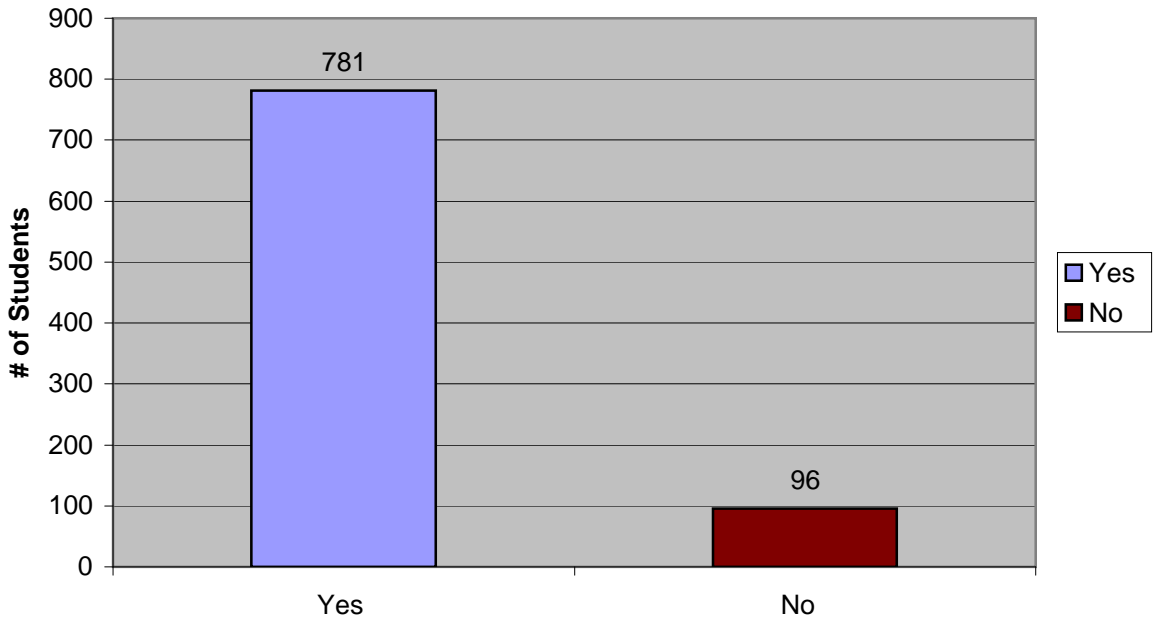

Responses	
Yes	781
No	96
Total	877

Would you support Brandeis Dining Services switching to serving and purchasing exclusively cage-free eggs?

Responses	
Yes	557
No	320
Total	877

Would you support a switch if it entailed an incremental increase in the cost of a meal plan?